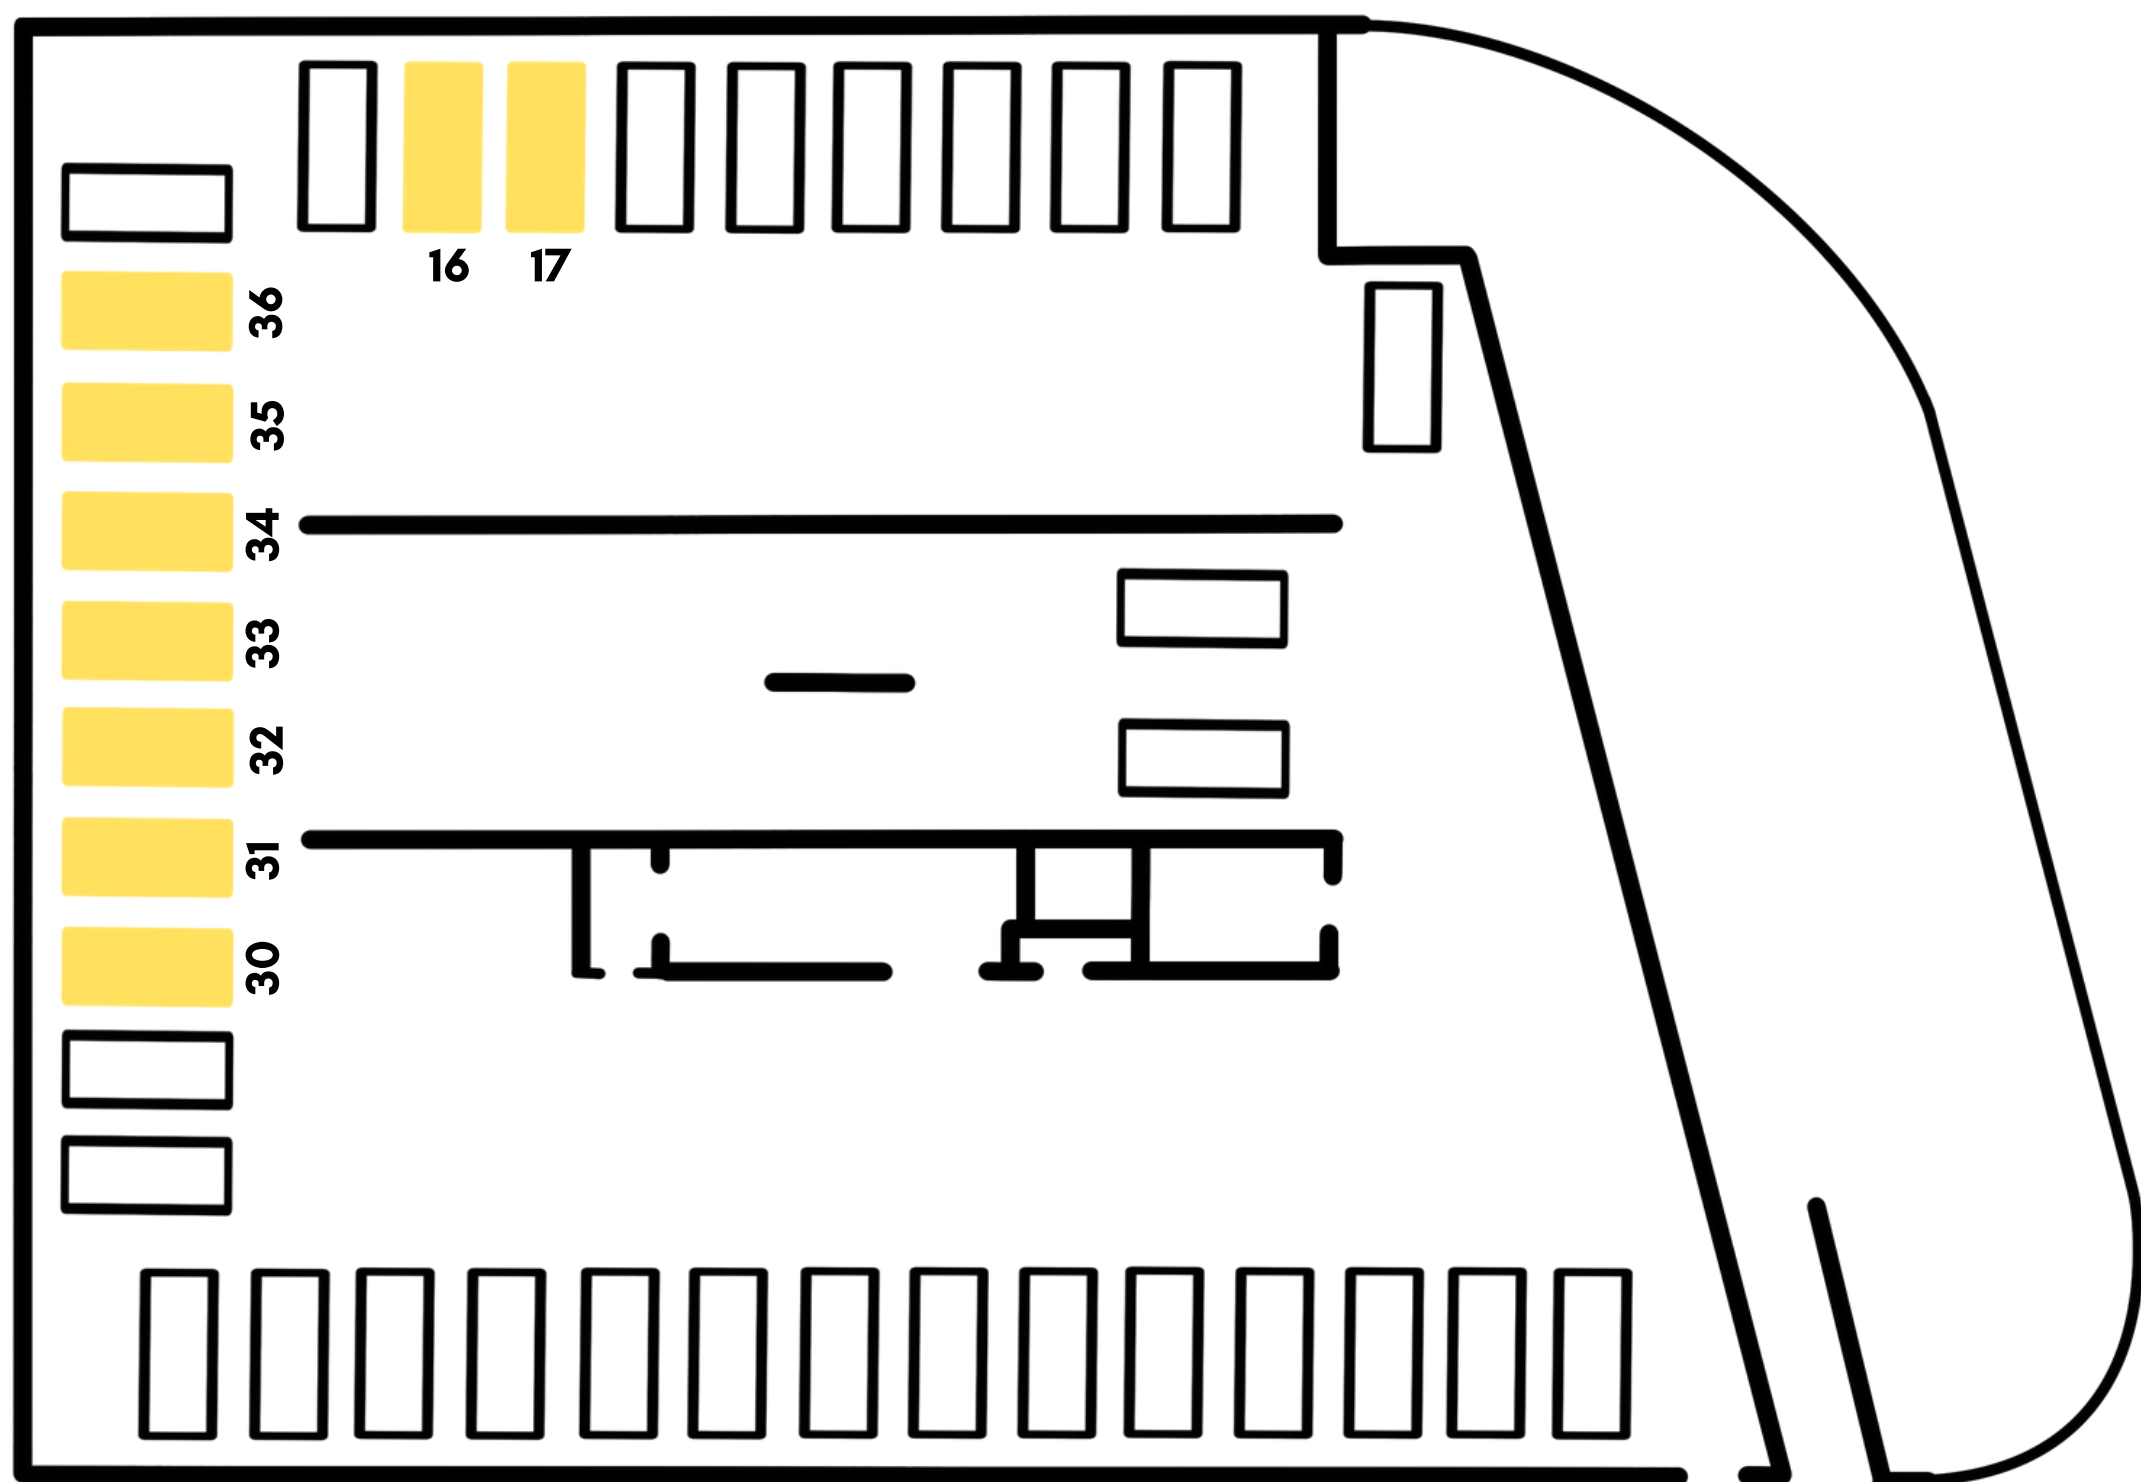

FREE PARKING PLACES WELLPARK

Jana Reka, 010 01 Zilina

INDOOR PARKING

PRICE 180 € WITH VAT / MONTH

Length of the lease is at least 1 year.

Please contact for more information

Tibor Moravčík

head of real estate section